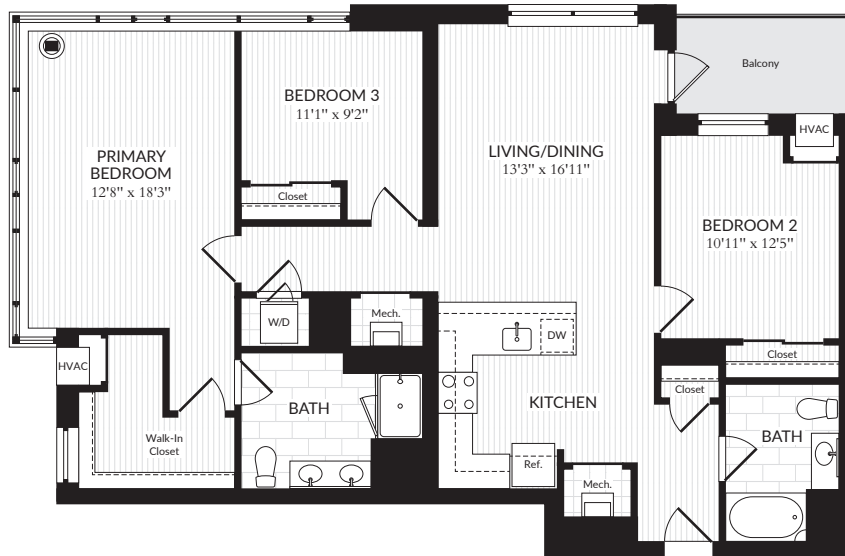

C3

3 BEDROOMS, 2 BATHROOMS
1,473-1,495 SQ. FT.

Apartment # _____

Starts at \$ _____

Available _____

Square footage displayed is approximate and may vary slightly. Rental rates, availability, lease terms, deposits, apartment features, and specials are subject to change without notice. Details and dimensions may differ from actual plans.