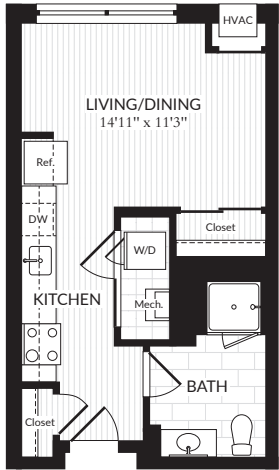

# M2

**STUDIO, 1 BATHROOM**  
**438-457 SQ. FT.**

Apartment #

---

Starts at \$

---

Available

---

Square footage displayed is approximate and may vary slightly. Rental rates, availability, lease terms, deposits, apartment features, and specials are subject to change without notice. Details and dimensions may differ from actual plans.