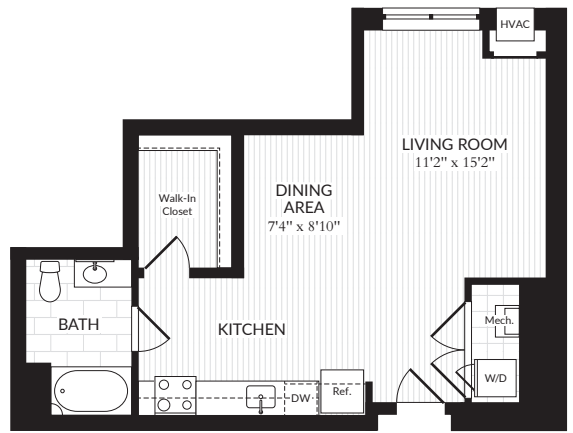

S3

STUDIO, 1 BATHROOM
618 SQ. FT.

Apartment #

Starts at \$

Available

Square footage displayed is approximate and may vary slightly. Rental rates, availability, lease terms, deposits, apartment features, and specials are subject to change without notice. Details and dimensions may differ from actual plans.